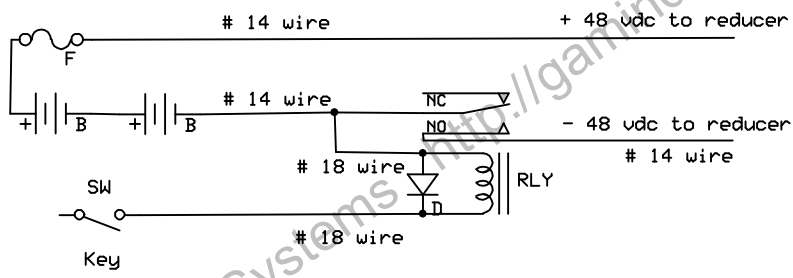

Shelby Control Systems <http://gaminde.net/SCSI/>

Shelby Control Systems		
Relay Reducer Hookup		
larry gaminde	Rev 1.0	Page #1
	7/11/2011	